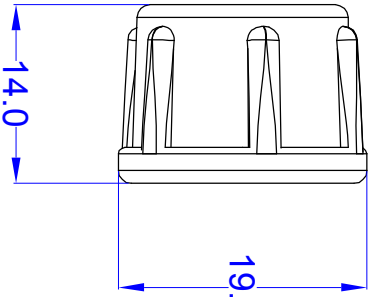

VIEW	TOLERANCE
	±0.1
	±0.25
	±0.5
	±1
	±2
	±5
	±10

UNIT : mm

Date	10.08.2016	Rev.	Revision Detail	Rev. Dt.	Rev. by	Part No
Designed by	Ekin DOYRANLI	-				WP05-03-X-XXXXmm 4Pin Waterproof Adapter Cap
Checked by	N.CAVILDAK					

Drawing Nr. - Scale NONE Sheet No 2/2

1 2 3 4 5 6