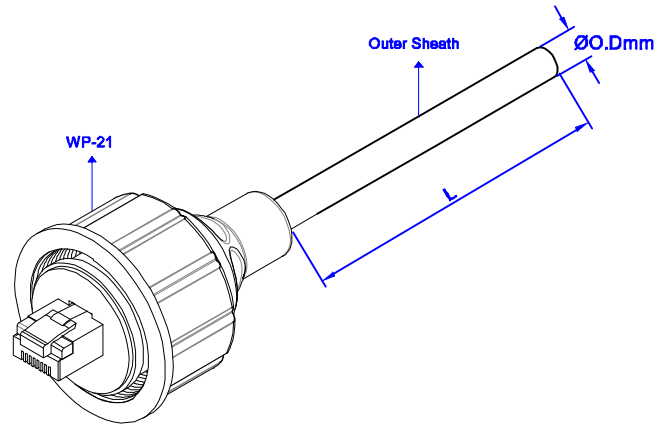

" Dimensions (mm) "

ORDER CODE:

WP-21 XXXX XX X

→ Color : B: Black

→ Cable : BM: S-FTP CAT6A 26 AWG LSZH O.D: 6,0 ±0.2

→ Length : L (mm)

MOLDING METARIAL: PA6
Contract material: Silicon

Class E/Category 6 standards compliant
Molded RJ45 connectors
Electrically compliant beyond 250 Mhz
Connector connection material; 1,27µm (50 µ-inc) gold plated over 2,54µm (100 µ-inc) Nickel

RoHS compliant 2002/95/EC

Number of Conductors 4 Pair UTP
Number of insulated conductors 8 twisted per
Cable jacket type, MATT PVC
RJ-45 connectors available IEC 60603-7-41 terminated

Temperature Range: -20°C~ + 60°C
IP: IP67

Date	01.12.2016	Rev.	-	Revision Detail		Rev.Dt.		Rev.by		Part No	WP-21 Su Geçirmez RJ45 Erkek (Waterproof RJ45 Male)		
Designed by	Yeşim AKSOY									Drawing Nr.	Scale	Sheet No	
Checked by	Fatih BOLACA									-	NONE	1/2	
													

MALE

MALE

FEMALE

Date	01.12.2016	Rev.	-	Revision Detail		Rev.Dt.		Rev.by		Part No	WP-21	
Designed by	Yeşim AKSOY									Su Geçirmez RJ45 Erkek (Waterproof RJ45 Male)		
Checked by	Fatih BOLACA									Drawing Nr.	Scale	Sheet No
										-	NONE	2/2