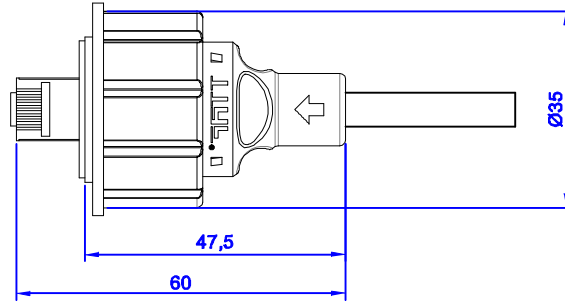

" Dimensions (mm) "

ORDER CODE:

WP-21 XXXX XX X

→ Color : B: Black

→ Cable : BM: S-FTP CAT6A 26 AWG LSZH O.D: 6,0 ±0.2

→ Length : L (mm)

MOLDING METARIAL: PA6
Contract material: Silicon

Class E/Category 6 standards compliant
Molded RJ45 connectors
Electrically compliant beyond 250 Mhz
Connector connection material; 1,27µm (50 µ-inc) gold plated over 2,54µm (100 µ-inc) Nickel

RoHS compliant 2002/95/EC

Number of Conductors 4 Pair UTP
Number of insulated conductors 8 twisted per
Cable jacket type, MATT PVC
RJ-45 connectors available IEC 60603-7-41 terminated

Temperature Range: -20°C~ + 60°C
IP: IP67

1

2

3

4

5

6

A4

" Dimensions (mm) "

MALE

MALE

FEMALE

Date	01.12.2016	Rev.	-	Revision Detail		Rev.Dt.		Rev.by		Part No	WP-21	
Designed by	Yeşim AKSOY									Su Geçirmez RJ45 Erkek (Waterproof RJ45 Male)		
Checked by	Fatih BOLACA									Drawing Nr.	Scale	Sheet No
										-	NONE	2/2