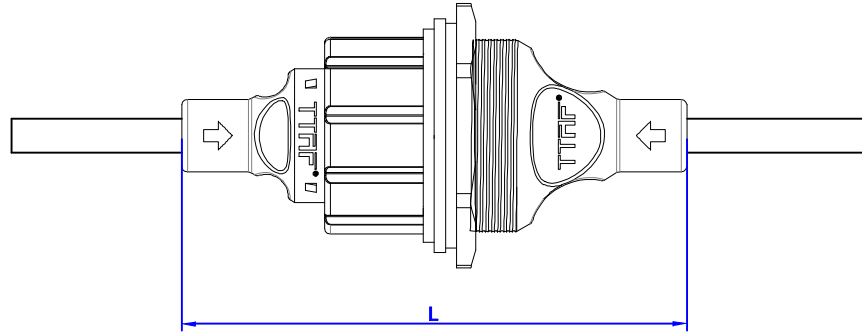

Date	01.12.2016	Rev.	-	Revision Detail		Rev.Dt.		Rev.by		Part No	WP-21 Su Geçirmez RJ45 Erkek (Waterproof RJ45 Male)		
Designed by	Yeşim AKSOY									Drawing Nr.	Scale	Sheet No	
Checked by	Fatih BOLACA									-	NONE	1/2	
													

1

2

3

4

5

6

A4

" Dimensions (mm) "

MALE

MALE

FEMALE

Date	01.12.2016	Rev.	-	Revision Detail		Rev.Dt.		Rev.by		Part No	WP-21	
Designed by	Yeşim AKSOY									Su Geçirmez RJ45 Erkek (Waterproof RJ45 Male)		
Checked by	Fatih BOLACA									Drawing Nr.	Scale	Sheet No
										-	NONE	2/2