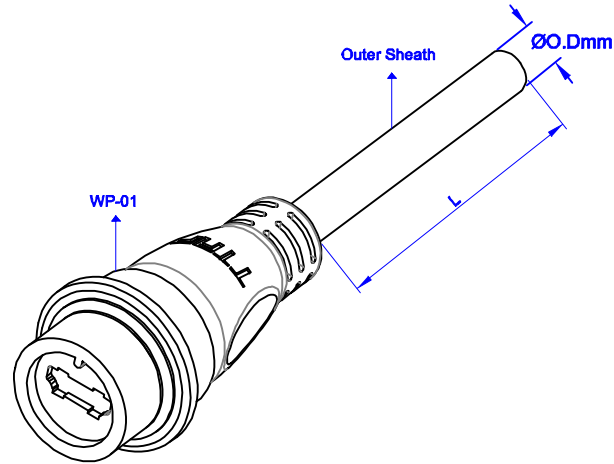

Drawing dimensions "mm"

VIEW	TOLERANCE	
	0-10	±1
	11-250	±5
	251-500	±10
	501-1000	±20
	1001-3000	±50
UNIT: mm	3001-5000	±100
	5001- >	±150

ORDER CODE:

WP-01 XXXX XX X

→ Color : B: Black

→ Cable : BM: UL20276 26 AWG O.D: 8.50 ±0.20mm

→ Length : L (mm)

MOLDING METARIAL: PA6

CONDUCTOR: TINNED COPPER

INSULATION METARIAL: FM-PE+SKIN / HD-PE

JACKET METARIAL: MATT PVC

Date	02.12.2016	Rev.	Revision Detail	Rev.Dt.	Rev.by	Part No		
Designed by	Yeşim AKSOY	-				WP-01 WATERPROOF HDMI CABLE FEMALE		
Checked by	Fatih BOLACA							
						Drawing Nr.	Scale	Sheet No
						-	NONE	1/2

Drawing dimensions "mm"

VIEW	TOLERANCE	
	0-10	±1
	11-250	±5
	251-500	±10
	501-1000	±20
	1001-3000	±50
UNIT: mm	3001-5000	±100
	5001- >	±150

FEMALE

Number of Contacts 19
 Wire Gauge 28 - 32 AWG
 Cable Range 5.5mm - 9.5mm
 IP Rating IP67
 Mechanical Life 10000 Sökme Takma
 Operating Temperature -40°C - 85°C
 Contact Resistance 30mΩ
 Voltage Rating 40V
 Rated Current (40°C) 0.5A

MOLDING METARIAL: PA6
 CONDUCTOR: TINNED COPPER
 INSULATION METARIAL: FM-PE+SKIN / HD-PE
 JACKET METARIAL: MATT PVC

Date	02.12.2016	Rev.	Revision Detail	Rev.Dt.	Rev.by	Part No		
Designed by	Yeşim AKSOY	-				WP-01 WATERPROOF HDMI CABLE FEMALE CONNECTION DETAILS		
Checked by	Fatih BOLACA							
						Drawing Nr.	Scale	Sheet No
						-	NONE	2/2