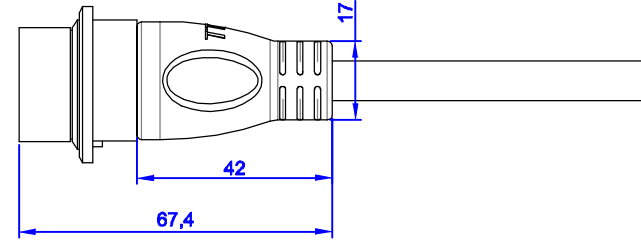

Drawing dimensions "mm"

VIEW	TOLERANCE	
	0-10	±1
	11-250	±5
	251-500	±10
	501-1000	±20
	1001-3000	±50
UNIT: mm	3001-5000	±100
	5001- >	±150

ORDER CODE:

WP-01 XXXX XX X

→ Color : B: Black

→ Cable : BM: UL20276 26 AWG O.D: 8.50 ±0.20mm

→ Length : L (mm)

MOLDING METARIAL: PA6

CONDUCTOR: TINNED COPPER

INSULATION METARIAL: FM-PE+SKIN / HD-PE

JACKET METARIAL: MATT PVC

Date	02.12.2016	Rev.	Revision Detail	Rev.Dt.	Rev.by	Part No		
Designed by	Yeşim AKSOY	-				WP-01 WATERPROOF HDMI CABLE FEMALE		
Checked by	Fatih BOLACA							
						Drawing Nr.	Scale	Sheet No
						-	NONE	1/2

Drawing dimensions "mm"

VIEW	TOLERANCE	
	0-10	±1
	11-250	±5
	251-500	±10
	501-1000	±20
	1001-3000	±50
UNIT: mm	3001-5000	±100
	5001- >	±150

FEMALE

Number of Contacts 19
 Wire Gauge 28 - 32 AWG
 Cable Range 5.5mm - 9.5mm
 IP Rating IP67
 Mechanical Life 10000 Sökme Takma
 Operating Temperature -40°C - 85°C
 Contact Resistance 30mΩ
 Voltage Rating 40V
 Rated Current (40°C) 0.5A