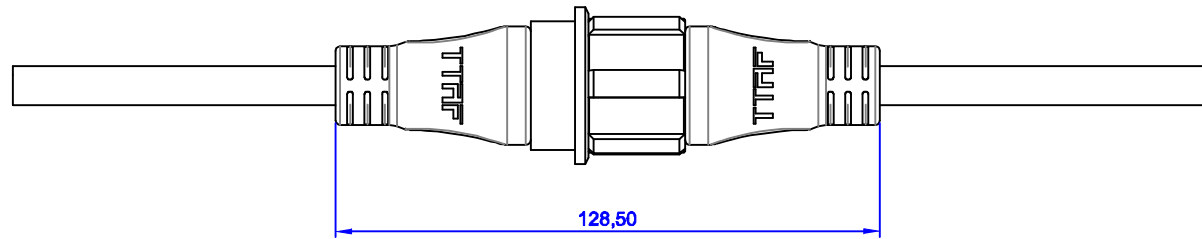

Drawing dimensions "mm"

VIEW	TOLERANCE	
	0-10	±1
	11-250	±5
	251-500	±10
	501-1000	±20
	1001-3000	±50
UNIT: mm	3001-5000	±100
	5001- >	±150

FEMALE

Number of Contacts 19
Wire Gauge 28 - 32 AWG
Cable Range 5.5mm - 9.5mm
IP Rating IP67
Mechanical Life 10000 Sökme Takma
Operating Temperature -40°C - 85°C
Contact Resistance 30mΩ
Voltage Rating 40V
Rated Current (40°C) 0.5A

MOLDING METARIAL: PA6
CONDUCTOR: TINNED COPPER
INSULATION METARIAL: FM-PE+SKIN / HD-PE
JACKET METARIAL: MATT PVC

Date	02.12.2016	Rev.	Revision Detail	Rev.Dt.	Rev.by	Part No		
Designed by	Yeşim AKSOY	-				WP-01 WATERPROOF HDMI CABLE FEMALE CONNECTION DETAILS		
Checked by	Fatih BOLACA							
						Drawing Nr.	Scale	Sheet No
						-	NONE	2/2

1

2

3

4

5

6

A4