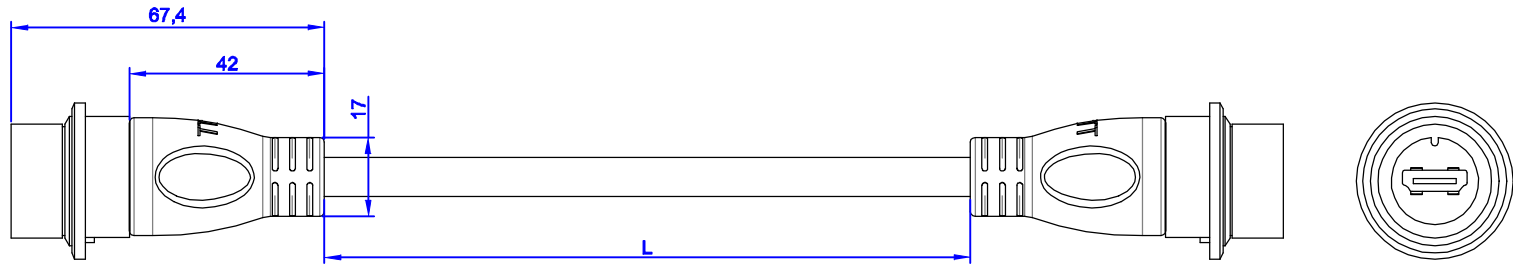

Drawing dimensions "mm"

VIEW	TOLERANCE	
	0-10	±1
	11-250	±5
	251-500	±10
	501-1000	±20
	1001-3000	±50
UNIT: mm	3001-5000	±100
	5001- >	±150

FEMALE

ORDER CODE:

WP-47FF XX XXXX XX X

→ Color : B: Black

→ Cable : BM: UL20276 26 AWG O.D: 8.50 ±0.20mm

→ Length : L (mm)

→ FEMALE TO FEMALE

MOLDING METARIAL: PA6

CONDUCTOR: TINNED COPPER

INSULATION METARIAL: FM-PE+SKIN / HD-PE

JACKET METARIAL: MATT PVC

Date	02.12.2016	Rev.	-	Revision Detail		Rev.Dt.		Rev.by		Part No		
Designed by	Yeşim AKSOY									WP-47FF WATERPROOF HDMI CABLE FEMALE TO FEMALE		
Checked by	Fatih BOLACA											
										-	NONE	1/3

VIEW	TOLERANCE	
	0-10	±1
	11-250	±5
	251-500	±10
	501-1000	±20
	1001-3000	±50
UNIT: mm	3001-5000	±100
	5001- >	±150

MALE

ORDER CODE:

WP-47MM XX XXXX XX X

- Color : B: Black
- Cable : BM: UL20276 26 AWG O.D: 8.50 ±0.20mm
- Length : L (mm)
- MALE TO MALE

Drawing dimensions "mm"

VIEW	TOLERANCE	
	0-10	±1
	11-250	±5
	251-500	±10
	501-1000	±20
	1001-3000	±50
UNIT: mm	3001-5000	±100
	5001- >	±150

FEMALE

MALE

ORDER CODE:

WP-47FM XX XXXX XX X

- Color : B: Black
- Cable : BM: UL20276 26 AWG O.D: 8.50 ±0.20mm
- Length : L (mm)
- FEMALE TO MALE