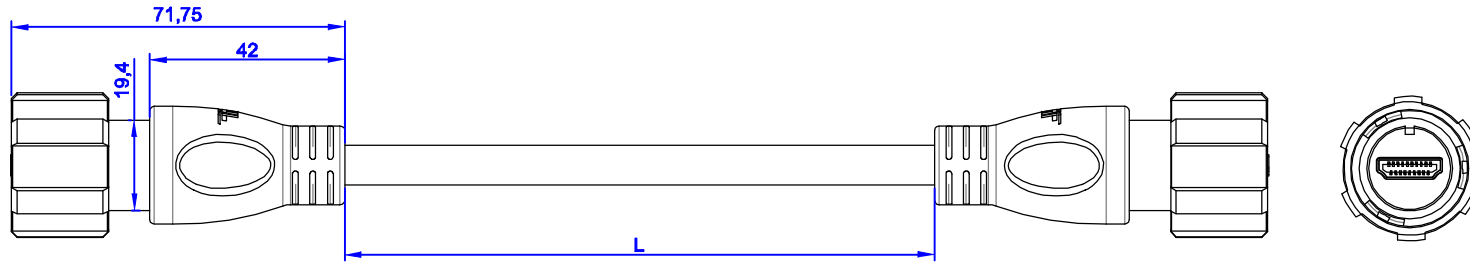

→ Length : L (mm)

→ FEMALE TO FEMALE

MOLDING METARIAL: PA6

CONDUCTOR: TINNED COPPER

INSULATION METARIAL: FM-PE+SKIN / HD-PE

JACKET METARIAL: MATT PVC

Date	02.12.2016	Rev.	-	Revision Detail		Rev.Dt.		Rev.by		Part No		
Designed by	Yeşim AKSOY									WP-47FF WATERPROOF HDMI CABLE FEMALE TO FEMALE		
Checked by	Fatih BOLACA											
										-	NONE	1/3

1

2

3

4

5

6

A4

Drawing dimensions "mm"

VIEW	TOLERANCE	
	0-10	±1
	11-250	±5
	251-500	±10
	501-1000	±20
	1001-3000	±50
UNIT: mm	3001-5000	±100
	5001- >	±150

MALE

ORDER CODE:

WP-47MM XX XXXX XX X

- Color : B: Black
- Cable : BM: UL20276 26 AWG O.D: 8.50 ±0.20mm
- Length : L (mm)
- MALE TO MALE

Drawing dimensions "mm"

VIEW	TOLERANCE	
	0-10	±1
	11-250	±5
	251-500	±10
	501-1000	±20
	1001-3000	±50
UNIT: mm	3001-5000	±100
	5001- >	±150

FEMALE

MALE

ORDER CODE:

WP-47FM XX XXXX XX X

- Color : B: Black
- Cable : BM: UL20276 26 AWG O.D: 8.50 ±0.20mm
- Length : L (mm)
- FEMALE TO MALE