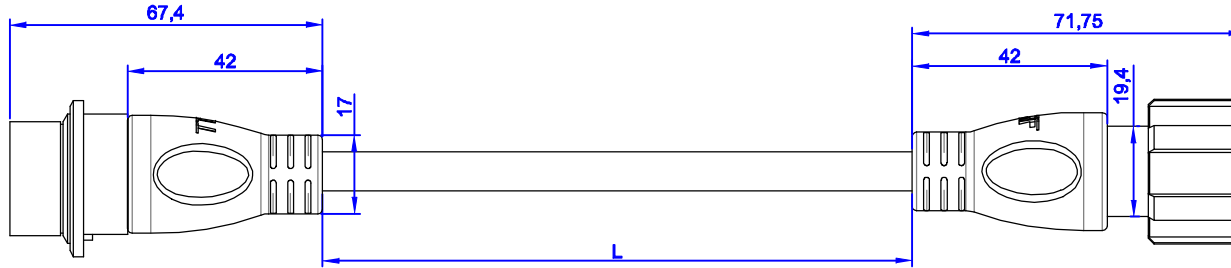

Drawing dimensions "mm"

VIEW	TOLERANCE	
	0-10	±1
	11-250	±5
	251-500	±10
	501-1000	±20
	1001-3000	±50
UNIT: mm	3001-5000	±100
	5001- >	±150

FEMALE

ORDER CODE:

WP-47FF XX XXXX XX X

→ Color : B: Black

→ Cable : BM: UL20276 26 AWG O.D: 8.50 ±0.20mm

1

2

3

4

5

6

A4

Drawing dimensions "mm"

VIEW	TOLERANCE	
	0-10	±1
	11-250	±5
	251-500	±10
	501-1000	±20
	1001-3000	±50
UNIT: mm	3001-5000	±100
	5001- >	±150

MALE

ORDER CODE:

WP-47MM XX XXXX XX X

- Color : B: Black
- Cable : BM: UL20276 26 AWG O.D: 8.50 ±0.20mm
- Length : L (mm)
- MALE TO MALE

Drawing dimensions "mm"

VIEW	TOLERANCE	
	0-10	±1
	11-250	±5
	251-500	±10
	501-1000	±20
	1001-3000	±50
UNIT: mm	3001-5000	±100
	5001- >	±150

FEMALE

MALE

ORDER CODE:

WP-47FM XX XXXX XX X

- Color : B: Black
- Cable : BM: UL20276 26 AWG O.D: 8.50 ±0.20mm
- Length : L (mm)
- FEMALE TO MALE