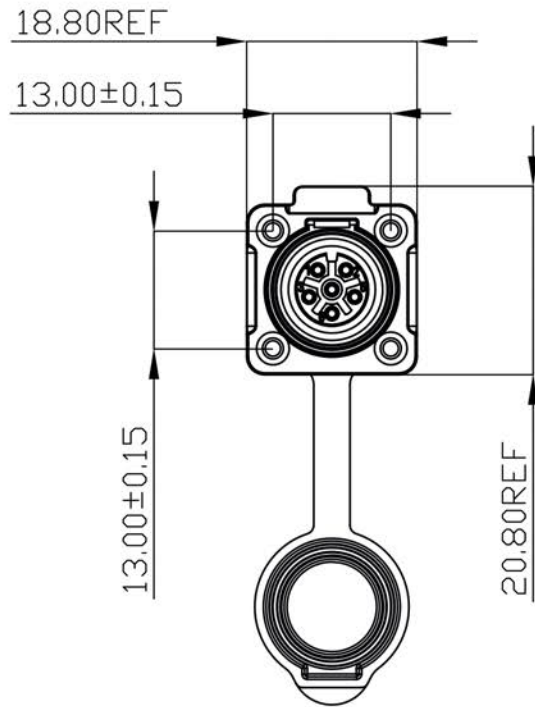

Unspecified tolerance

X. ± 0.50 X.° $\pm 3^\circ$
X.X ± 0.3 X.X° $\pm 2^\circ$

Technical parameters:

- 1, Housing material:PBT high performance engineering plastic
- 2, IP rating: IP67 (Selectable IP68 1m/2h)
- 3, Rated current: 5A
- 4, Rated voltage: AC 125V
- 5, Withstand voltage:AC 1500V
- 6, Fire rating:UL94 V-0
- 7, Wire section: 0.5mm²/20AWG
- 8, Operating temperature: -40~+85°C
- 9, Certifications: UL/TUV/RoHS/CE
- 10, Pluggable life: ≥ 1900 times
- 11, Number of poles:6P

Date	16.04.2024	Rev.	-	Revision Detail		Rev.Dt.		Rev.by		Part No	M12 6PİN PANEL TİPİ DİŞİ PLUG
Designed by	Rabia MUZAÇ									Drawing Nr.	TT12-06F-PE
Checked by	Ersin YÜKSEL									Scale	NONE
										Sheet No	1/1