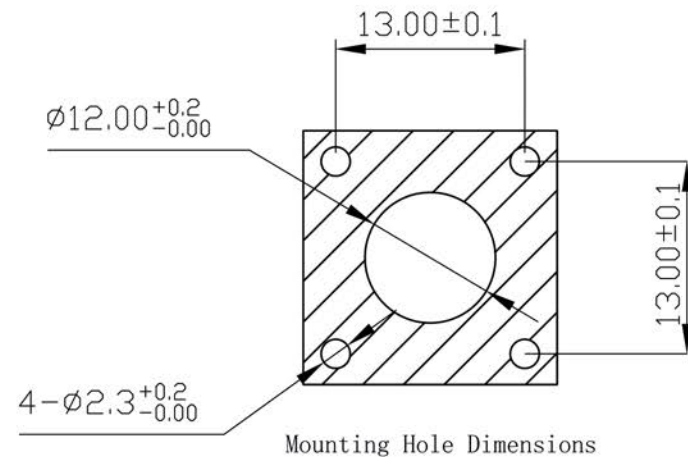

Unspecified tolerance

X. ± 0.50 X.° $\pm 3^\circ$
X.X ± 0.3 X.X° $\pm 2^\circ$

Technical parameters:

- 1, Housing material:PBT high performance engineering plastic
- 2, IP rating: IP67 (Selectable IP68 1m/2h)
- 3, Rated current: 5A
- 4, Rated voltage: AC 125V
- 5, Withstand voltage:AC 1500V
- 6, Fire rating:UL94 V-0
- 7, Wire section: 0.5mm²/20AWG
- 8, Operating temperature: -40~+85°C
- 9, Certifications: UL/TUV/RoHS/CE
- 10, Pluggable life: ≥ 1900 times
- 11, Number of poles:6P

Date	16.04.2024	Rev.	-	Revision Detail		Rev.Dt.		Rev.by		Part No	M12 6PİN PANEL TİPİ DİŞİ PLUG
Designed by	Rabia MUZAÇ									Drawing Nr.	TT12-06F-PE
Checked by	Ersin YÜKSEL									Scale	NONE
										Sheet No	1/1