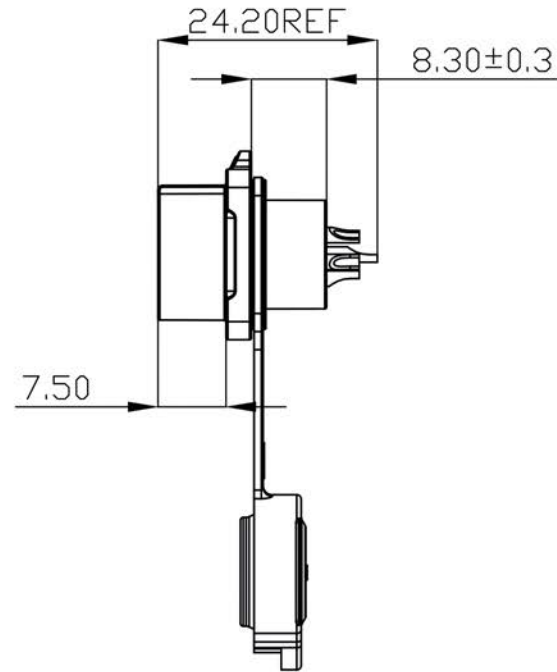

Unspecified tolerance

X. ± 0.50 X.° $\pm 3^\circ$
X.X ± 0.3 X.X° $\pm 2^\circ$

Technical parameters:

- 1, Housing material:PBT high performance engineering plastic
- 2, IP rating: IP67 (Selectable IP68 1m/2h)
- 3, Rated current: 5A
- 4, Rated voltage: AC 125V
- 5, Withstand voltage:AC 1500V
- 6, Fire rating:UL94 V-0
- 7, Wire section: 0.5mm²/20AWG
- 8, Operating temperature: -40~+85°C
- 9, Certifications: UL/TUV/RoHS/CE
- 10, Pluggable life: ≥ 1900 times
- 11, Number of poles:6P

Date	16.04.2024	Rev.	-	Revision Detail		Rev.Dt.		Rev.by		Part No	M12 6PİN PANEL TİPİ DİŞİ PLUG
Designed by	Rabia MUZAÇ									Drawing Nr.	TT12-06F-PE
Checked by	Ersin YÜKSEL									Scale	NONE
										Sheet No	1/1